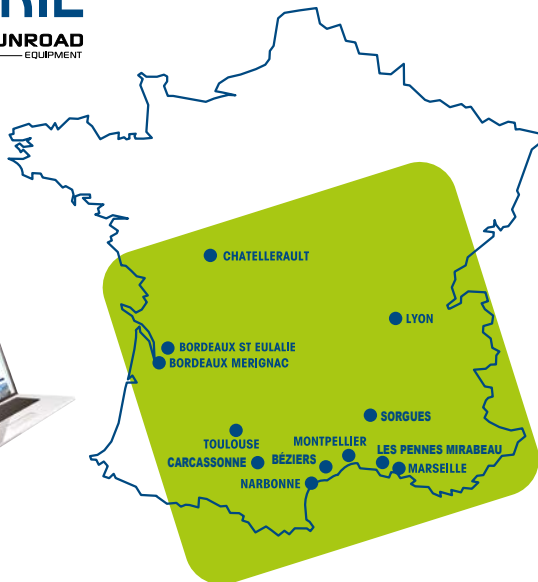

11 | Narbonne
1 rue d'Espagne
11100 Narbonne
Tél : 04 68 41 84 06

11 | Carcassonne
670 avenue Paul Henri Mouton
11100 Carcassonne
Tél : 04 30 30 86 77

13 | Aubagne
108 rue du dirigeable
13400 Aubagne
Tél : 04 42 32 16 56

13 | Les Pennes-Mirabeau
1992 route de Martigues
RN368
13170 Les Pennes-Mirabeau
Tél : 04 42 02 86 81

31 | Toulouse
36 rue du Rempart
31140 Saint-Alban
Tél : 05 34 27 12 12

33 | Mérignac
Chemin de Magret
33700 Mérignac
Tél : 05 56 12 28 77

33 | Bordeaux Nord
65 avenue d'Aquitaine
33560 Sainte-Eulalie
Tél : 05 56 38 05 77

34 | Béziers
20 rue Saint Victor
ZI du Capiscol
34420 Villeneuve-lès-Béziers
Tél : 04 30 30 99 78

34 | Vendargues
185 RD 613
34740 Vendargues
Tél : 04 67 87 21 55

69 | Chassieu
96 avenue du Progrès
69680 Chassieu
Tél : 04 78 90 02 53

84 | Sorgues
1841 Chemin du
Plan du Milieu
84700 SORGUES
Tél : 04 30 30 87 05

86 | Châtelleraut
2 rue des Doutardes
86530 Naintré
Tél : 05 49 90 38 13